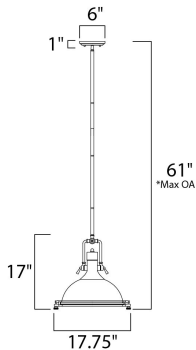

*max overall height

MEASUREMENTS

- DIMENSION : 17.75" L x 17.75" W x 17" H
- MAX OAH : 61" OAH
- CANOPY : 6" W x 1" H x 6" L
- HANGING WEIGHT : 13.5 lb

LAMPING

- INPUT VOLTAGE : 120V
- LUMENS : 0 Rated
- BULB : 1 x 60W Incandescent E26 Medium , 60W Total
- BULB INCLUDED : (Not Included)
- DIMMABLE : Yes