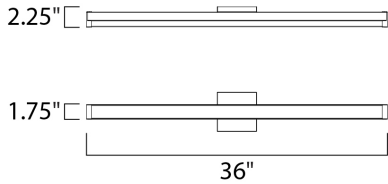

MEASUREMENTS

DIMENSION : 36" W x 1.75" H x 2.25" Ext
 BACK PLATE : 4.75" W x 4.75" H x 2.4" HCO
 HANGING WEIGHT : 2.76 lb

LAMPING

INPUT VOLTAGE : 120-277V
 LUMENS : 2,280 Rated (1,850 Del.)
 BULB : 1 x 24W LED PCB Integrated , 24W Total
 BULB INCLUDED : (Integrated)
 DIMMABLE : Only at 120V with ELV
 CRI : 90+ CRI
 COLOR_TEMP : 3000K
 LIGHTING_DIRECTION : Omni