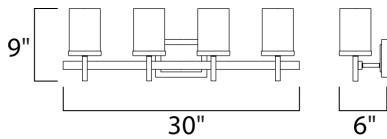

PRODUCT DESCRIPTION

Square glass shades ride upon a rectangular bar to create geometry at its best. Available in Polished Chrome with Satin White glass and Satin Nickel and white Linen glass.

MEASUREMENTS

DIMENSION : 30" W x 9" H x 6" Ext
 BACK PLATE : 6.5" W x 4.75" H x 6.25" HCO
 HANGING WEIGHT : 8.07 lb

LAMPING

INPUT VOLTAGE : 120V
 LUMENS : 0 Rated
 BULB : 4 x 60W Incandescent E26 Medium , 240W Total
 BULB INCLUDED : (Not Included)
 DIMMABLE : Yes