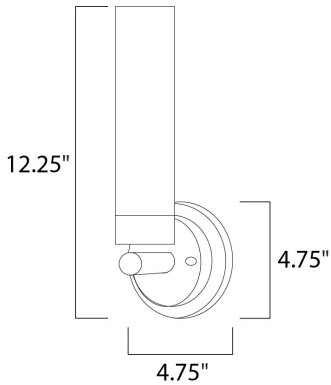

**PRODUCT DESCRIPTION**

Cilandro is a contemporary style collection from Maxim Lighting International in Satin Nickel finish with White glass.

**MEASUREMENTS**

DIMENSION : 4.75" W x 12.25" H x 4" Ext  
 MAX OAH : 4.75" W x 4.75" H  
 HANGING WEIGHT : 1.54 lb