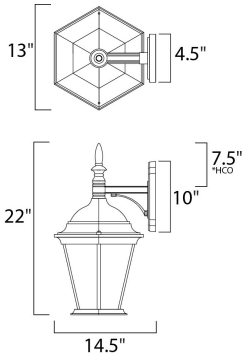

PRODUCT DESCRIPTION

Westlake is a transitional style from Maxim Lighting International in Black, Rust Patina, Empire Bronze, or White finish.