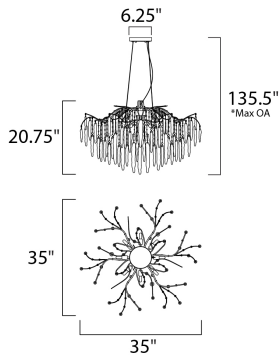

PRODUCT DESCRIPTION

Metal is formed in a branch-like design and finished in a rich Silver Gold. Handmade pendants of Piastra like Ice glass are draped from the frame to complete this designer look.

*max overall height

MEASUREMENTS

- DIMENSION : 35" L x 35" W x 20.75" H
- MAX OAH : 135.5" OAH
- CANOPY : 6.25" W x 1" H x 6.25" L
- HANGING WEIGHT : 30.47 lb

LAMPING

- LUMENS : 3,920 Rated
- BULB : 8 x 40W Xenon G9 , 320W Total
- BULB INCLUDED : (Included)
- DIMMABLE : Yes

FINISHES OPTION

- Silver Gold

GLASS

Ice IC

MATERIAL

Steel, Glass

RATINGS

cETLus
Dry Location