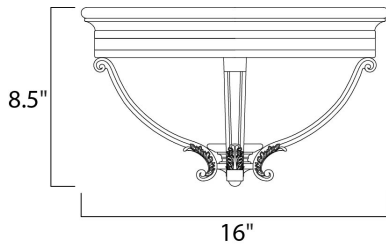

#### MEASUREMENTS

DIMENSION : 16" L x 16" W x 8.5" H  
HANGING WEIGHT : 9.02 lb