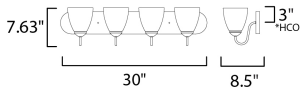

PRODUCT DESCRIPTION

This transitional design works in any style home. Full length oval backplates support simple bell-shaped, Frosted glass shades. Available in Satin Nickel, Matte Black, and Polished Chrome.