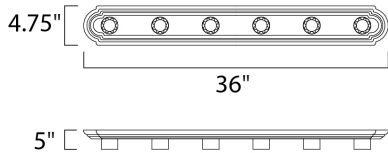

**MEASUREMENTS**

DIMENSION : 36" W x 4.75" H x 5" Ext  
 BACK PLATE : 4" W x 32" H x 2.3" HCO  
 HANGING WEIGHT : 2.88 lb

**LAMPING**

INPUT VOLTAGE : 120V  
 LUMENS : 0 Rated  
 BULB : 6 x 60W Incandescent E26 Medium , 360W Total  
 BULB INCLUDED : (Not Included)  
 DIMMABLE : Yes