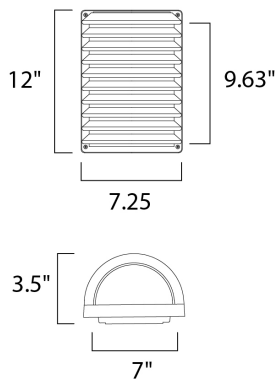

MEASUREMENTS

DIMENSION : 7.25" W x 12" H x 3.5" Ext
 BACK PLATE : 7" W x 9.63" H x 6" HCO
 HANGING WEIGHT : 4.25 lb

LAMPING

INPUT VOLTAGE : 120V
 LUMENS : 1,355 Rated
 BULB : 1 x 18W Fluorescent GU24 , 18W Total
 BULB INCLUDED : (Included)
 DIMMABLE : No
 CRI : 80+ CRI
 COLOR_TEMP : 2700K