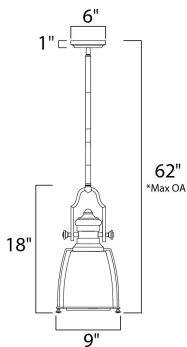

*max overall height

MEASUREMENTS

- DIMENSION : 9" L x 9" W x 18" H
- MAX OAH : 62" OAH
- CANOPY : 6" W x 1" H x 6" L
- HANGING WEIGHT : 6.6 lb

LAMPING

- INPUT VOLTAGE : 120V
- LUMENS : 0 Rated
- BULB : 1 x 60W Incandescent E26 Medium , 60W Total
- BULB INCLUDED : (Not Included)
- DIMMABLE : Yes