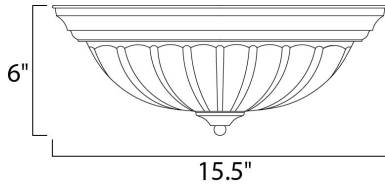

MEASUREMENTS

DIMENSION : 15.5" L x 15.5" W x 6" H
 HANGING WEIGHT : 3.96 lb

LAMPING

INPUT VOLTAGE : 120V
 LUMENS : 2,700 Rated
 BULB : 3 x 13W Fluorescent GU24 , 39W Total
 BULB INCLUDED : (Included)
 DIMMABLE : No
 CRI : 80+ CRI
 COLOR_TEMP : 2700K