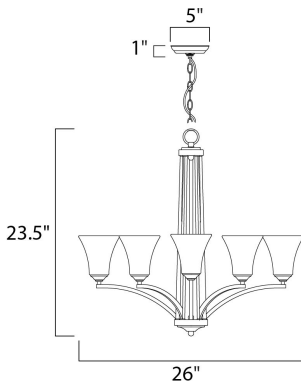

PRODUCT DESCRIPTION

Straight lines and curves make this contemporary series a classic. Square metal tubing finished in your choice of Oil Rubbed Bronze or Satin Nickel support tapered square Frosted glass shades.

MEASUREMENTS

DIMENSION : 26" L x 26" W x 23.5" H
 CANOPY : 5" W x 1" H x 5" L
 HANGING WEIGHT : 12.84 lb

LAMPING

INPUT VOLTAGE : 120V
 LUMENS : 0 Rated
 BULB : 5 x 60W Incandescent E26 Medium , 300W Total
 BULB INCLUDED : (Not Included)
 DIMMABLE : Yes