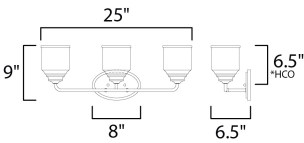

DIMENSION : 25" L x 25" W x 9" H x 6.5" Ext
BACK PLATE : 8" W x 5" H x 6.5" HCO
HANGING WEIGHT : 4.08 lb

INPUT VOLTAGE : 120V
BULB : 3 x 60W Incandescent E26 Medium , 180W Total
BULB INCLUDED : (Not Included)
LIGHTING_DIRECTION : Up/Down

- Black
- Satin Nickel

Seedy CD

Steel, Glass

cULus
Damp Location

INSTALL UP/DOWN: Up/Down
SLOPE: 30
OPERATING TEMPERATURE:
-20°C (-4°F), 40°C (104°F)

Always consult a qualified electrician before installing any lighting product.