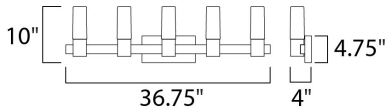

**MEASUREMENTS**

DIMENSION : 36.75" W x 10" H x 4" Ext  
 BACK PLATE : 9.5" W x 4.75" H x 7.56" HCO  
 HANGING WEIGHT : 7.7 lb

**LAMPING**

INPUT VOLTAGE : 120V  
 LUMENS : 0 Rated  
 BULB : 5 x 40W Incandescent E12 Candelabra , 200W Total  
 BULB INCLUDED : (Not Included)  
 DIMMABLE : Yes