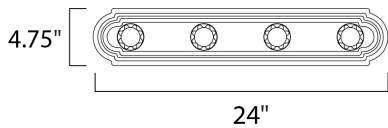

MEASUREMENTS

DIMENSION : 24" W x 4.75" H x 5" Ext
 BACK PLATE : 4.75" W x 24" H x 2.3" HCO
 HANGING WEIGHT : 0.5 lb

LAMPING

INPUT VOLTAGE : 120V
 LUMENS : 0 Rated
 BULB : 4 x 60W Incandescent E26 Medium , 240W Total
 BULB INCLUDED : (Not Included)
 DIMMABLE : Yes