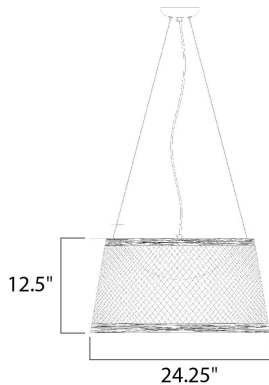

PRODUCT DESCRIPTION

This casual collection of lighting features hand formed shades of fiber twine coated with a polyurethane material for strength and durability. The resilience of the construction makes it suitable for damp locations and the ideal lighting for covered patios and outdoor living spaces. With the integrated LED, this collection is a perfect combination of style and security lighting.

MEASUREMENTS

DIMENSION : 24.25" W x 12.5" H
 MAX OAH : 142.5" OAH
 HANGING WEIGHT : 8.27 lb

LAMPING

INPUT VOLTAGE : 120V
 LUMENS : 1,050 Rated
 BULB : 1 x 15W LED PCB Integrated , 15W Total
 BULB INCLUDED : (Integrated)
 DIMMABLE : Triac CL
 CRI : 80+ CRI
 COLOR_TEMP : 3000K

FINISHES OPTION

 Chocolate
 Natural
 White

MATERIAL

Hemp Rope, Acrylic

RATINGS

cETLus
 Damp Location

ADDITIONAL

OPERATING TEMPERATURE:
 -20°C (-4°F), 40°C (104°F)