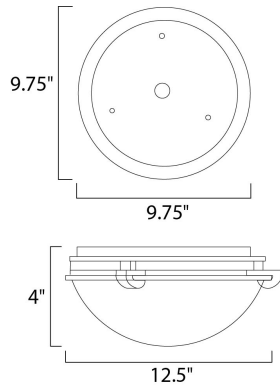

MEASUREMENTS

DIMENSION : 12.5" L x 12.5" W x 4" H
 HANGING WEIGHT : 2.76 lb

LAMPING

INPUT VOLTAGE : 120V
 LUMENS : 0 Rated
 BULB : 2 x 60W Incandescent E26 Medium , 120W Total
 BULB INCLUDED : (Not Included)
 DIMMABLE : Yes