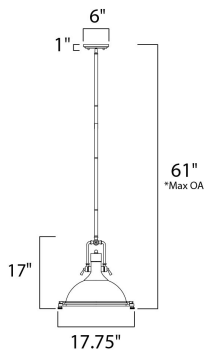

\*max overall height

**MEASUREMENTS**

- DIMENSION : 17.75" L x 17.75" W x 17" H
- MAX OAH : 61" OAH
- CANOPY : 6" W x 1" H x 6" L
- HANGING WEIGHT : 2.4 lb

**LAMPING**

- INPUT VOLTAGE : 120V
- LUMENS : 0 Rated
- BULB : 1 x 60W Incandescent E26 Medium , 60W Total
- BULB INCLUDED : (Not Included)
- DIMMABLE : Yes