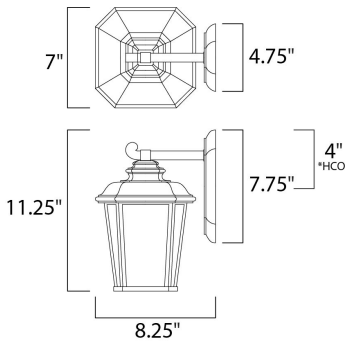

PRODUCT DESCRIPTION

A classical, traditional style finished in a rustic Black Oxide finish with Weathered Frost glass is sure to add elegance to your home's exterior. Available in both incandescent and fluorescent versions with an source to consider.

MEASUREMENTS

- DIMENSION : 7" W x 11.25" H x 8.25" Ext
- BACK PLATE : 4.75" W x 7.75" H x 4" HCO
- HANGING WEIGHT : 3.78 lb

LAMPING

- INPUT VOLTAGE : 120V
- LUMENS : 0 Rated
- BULB : 1 x 60W Incandescent E26 Medium , 60W Total
- BULB INCLUDED : (Not Included)
- DIMMABLE : Yes

FINISHES OPTION

- Black Oxide

GLASS

Weathered Frost WF

MATERIAL

Aluminum, Glass

RATINGS

cETLus
Wet Location

ADDITIONAL

OPERATING TEMPERATURE:
-20°C (-4°F), 40°C (104°F)

Always consult a qualified electrician before installing any lighting product.