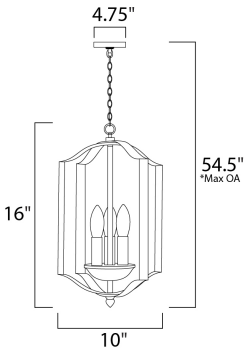

*max overall height

MEASUREMENTS

- DIMENSION : 10" L x 10" W x 16" H
- MAX OAH : 54.5" OAH
- CANOPY : 4.75" W x 0.75" H x 4.75" L
- HANGING WEIGHT : 4 lb

LAMPING

- LUMENS : 0 Rated
- BULB : 3 x 60W Incandescent E12 Candelabra , 180W Total
- BULB INCLUDED : (Not Included)
- DIMMABLE : Yes