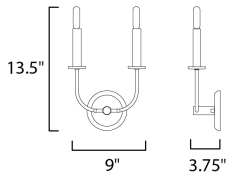

MEASUREMENTS

DIMENSION : 9" W x 12" H x 4" Ext
 MAX OAH : 5" W x 5" H
 HANGING WEIGHT :

LAMPING

INPUT VOLTAGE : 120V
 BULB : 2 x 60W Incandescent E12 Candelabra , 120W Total
 BULB INCLUDED : (Not Included)
 DIMMABLE : Y
 LIGHTING_DIRECTION : Omni

FINISHES OPTION

-  Black / Satin Nickel
-  Satin Brass

MATERIAL

Steel

RATINGS

cULus
 Damp Location
 ADA

ADDITIONAL

INSTALL UP/DOWN: Up
 OPERATING TEMPERATURE:
 -20°C (-4°F), 40°C (104°F)