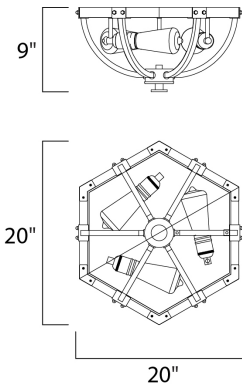

**MEASUREMENTS**

DIMENSION : 20" L x 20" W x 9" H  
 MAX OAH :  
 CANOPY : 20" W x 1.25" H x 20" L  
 HANGING WEIGHT : 5.72 lb

**LAMPING**

INPUT VOLTAGE : 120V  
 LUMENS : 0 Rated  
 BULB : 3 x 60W Incandescent E26 Medium , 180W Total  
 BULB INCLUDED : (Not Included)  
 DIMMABLE : Yes