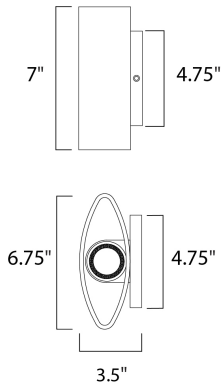

MEASUREMENTS

DIMENSION : 6.75" W x 7" H x 3.5" Ext
 BACK PLATE : 4.75" W x 4.75" H x 3.5" HCO
 HANGING WEIGHT : 3.12 lb

LAMPING

INPUT VOLTAGE : 120V
 LUMENS : 840 Rated
 BULB : 2 x 6W LED PCB Integrated , 12W Total
 BULB INCLUDED : (Integrated)
 DIMMABLE : No
 CRI : 90+ CRI
 COLOR_TEMP : 3000K
 LIGHTING_DIRECTION : Up/Down