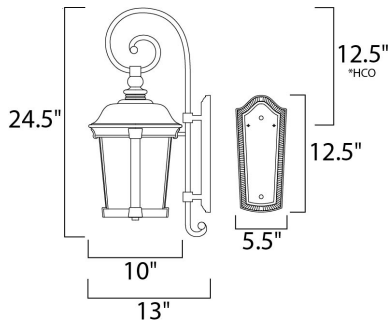

PRODUCT DESCRIPTION

Dover Cast is a traditional, Mediterranean style collection from Maxim Lighting International in Bronze finish with Seedy glass.

MEASUREMENTS

DIMENSION : 10" W x 24.5" H x 13" Ext
BACK PLATE : 7" W x 15.75" H x 13.5" HCO
HANGING WEIGHT : 4.58 lb

LAMPING

INPUT VOLTAGE : 120V
LUMENS : 0 Rated
BULB : 3 x 40W Incandescent E12 Candelabra , 120W Total
BULB INCLUDED : (Not Included)
DIMMABLE : Yes

FINISHES OPTION

Bronze

GLASS

Seedy CD

MATERIAL

Die Cast Aluminum

RATINGS

cETLus
Wet Location

ADDITIONAL

RATED LIFE 1500 Hours
OPERATING TEMPERATURE:
-20°C (-4°F), 40°C (104°F)

Always consult a qualified electrician before installing any lighting product.