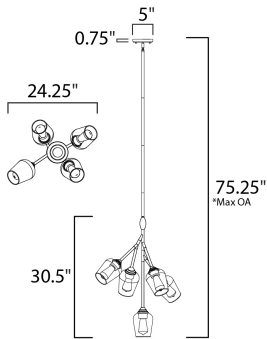

*max overall height

MEASUREMENTS

- DIMENSION : 24.25" L x 24.25" W x 30.5" H
- MAX OAH : 75.25" OAH
- CANOPY : 5" W x 0.75" H x 5" L
- HANGING WEIGHT : 6.2 lb

LAMPING

- INPUT VOLTAGE : 120V
- LUMENS : 0 Rated
- BULB : 5 x 40W Incandescent E26 Medium , 200W Total
- BULB INCLUDED : (Included)
- DIMMABLE : Yes
- CRI : 90 CRI