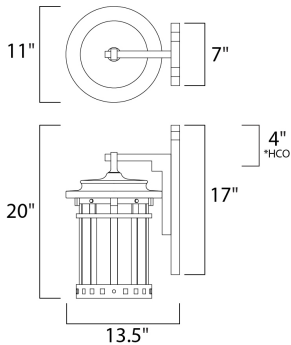

PRODUCT DESCRIPTION

Maxim Lighting's Santa Barbara VX Collection is made with Vivex, a material twice the strength of resin, is non-corrosive, UV resistant and backed with a 5-Year Limited Warranty. Santa Barbara VX features our Sienna finish and Seedy glass.

MEASUREMENTS

DIMENSION : 11" W x 20" H x 13.5" Ext
BACK PLATE : 7" W x 17" H x 4" HCO
HANGING WEIGHT : 11.66 lb

LAMPING

INPUT VOLTAGE : 120V
LUMENS : 0 Rated
BULB : 3 x 40W Incandescent E12 Candelabra , 120W Total
BULB INCLUDED : (Not Included)
DIMMABLE : Yes

FINISHES OPTION

Sienna

GLASS

Seedy CD

MATERIAL

Vivex Resin Composite, Glass

RATINGS

cETLus
Wet Location

ADDITIONAL

RATED LIFE 1500 Hours
OPERATING TEMPERATURE:
-20°C (-4°F), 40°C (104°F)

Always consult a qualified electrician before installing any lighting product.