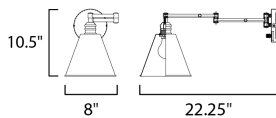

LAMPING

INPUT VOLTAGE : 120V
BULB : 1 x 60W Incandescent E26 Medium , 60W Total
BULB INCLUDED : (Not Included)
DIMMABLE : Y
LIGHTING_DIRECTION : Down