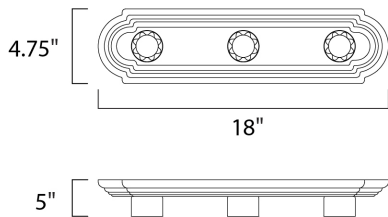

**MEASUREMENTS**

DIMENSION : 18" W x 4.75" H x 5" Ext  
 BACK PLATE : 4" W x 14" H x 2.3" HCO  
 HANGING WEIGHT : 1.28 lb

**LAMPING**

INPUT VOLTAGE : 120V  
 LUMENS : 0 Rated  
 BULB : 3 x 60W Incandescent E26 Medium , 180W Total  
 BULB INCLUDED : (Not Included)  
 DIMMABLE : Yes