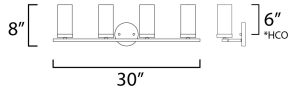

PRODUCT DESCRIPTION

This collection of forever classic designs are available in both Satin Nickle and Black finishes with Clear glass. These fixtures were designed to install easily and priced to work in builder packages.