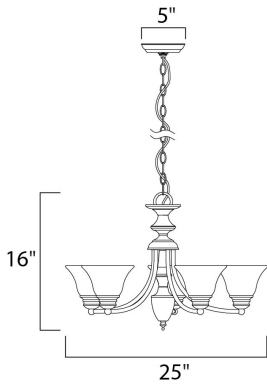

MEASUREMENTS

DIMENSION : 25" L x 25" W x 16" H
 CANOPY : 5" W x 1" H x 5" L
 HANGING WEIGHT : 11.68 lb

LAMPING

INPUT VOLTAGE : 120V
 LUMENS : 0 Rated
 BULB : 5 x 60W Incandescent E26 Medium , 300W Total
 BULB INCLUDED : (Not Included)
 DIMMABLE : Yes