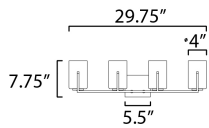

LAMPING

- INPUT VOLTAGE : 120V
- BULB : 4 x 60W Incandescent E26 Medium , 240W Total
- BULB INCLUDED : (Not Included)
- DIMMABLE : Triac or ELV
- LIGHTING_DIRECTION : Up/Down