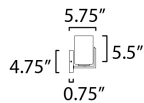

PRODUCT DESCRIPTION

Inspired by the Modernist architect Edward Dart, this collection features straight line frames finished in Satin Brass, Satin Nickel, or Matte Black that support Satin White glass cylinders for a clean and modern look. The frames' ends turn up before the glass in sharp mitered angles emphasizing a minimalist geometry popular in Modernist work.

FINISHES OPTION

- Black (BK)
- Satin Brass (SBR)
- Satin Nickel (SN)

GLASS

Satin White SW

MATERIAL

Steel, Glass

RATINGS

cETLus
Damp Location

ADDITIONAL

INSTALL UP/DOWN: Up/Down
OPERATING TEMPERATURE:
-20°C (-4°F), 40°C (104°F)

MEASUREMENTS

- DIMENSION : 29.75" W x 7.75" H x 5.75" Ext
- BACK PLATE : 5.5" W x 4.75" H x 5.5" HCO
- HANGING WEIGHT : 4.62 lb

LAMPING

- INPUT VOLTAGE : 120V
- BULB : 4 x 60W Incandescent E26 Medium , 240W Total
- BULB INCLUDED : (Not Included)
- DIMMABLE : Triac or ELV
- LIGHTING_DIRECTION : Up/Down

Always consult a qualified electrician before installing any lighting product.

WESTERN DISTRIBUTION CENTER (HEADQUARTER)
253 NORTH VINELAND AVE | CITY OF INDUSTRY, CA 91746

EASTERN DISTRIBUTION CENTER
101 GARDNER PARK | PEACHTREE CITY, GA 30269

P. 626.956.4200 | F. 626.956.4225 | maximlighting.com