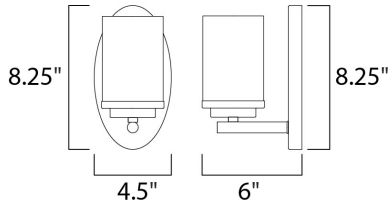

PRODUCT DESCRIPTION

Minimalistic frames finished in your choice of Oil Rubbed Bronze or Polished Chrome support cylinders of Frost glass shades. A clean contemporary look at a very affordable price.

MEASUREMENTS

DIMENSION : 4.5" W x 8.25" H x 6" Ext
BACK PLATE : 8.25" W x 4.5" H
HANGING WEIGHT : 1.21 lb

LAMPING

INPUT VOLTAGE : 120V
LUMENS : 0 Rated
BULB : 1 x 60W Incandescent E26 Medium , 60W Total
BULB INCLUDED : (Not Included)
DIMMABLE : Yes

FINISHES OPTION

- Oil Rubbed Bronze
- Polished Chrome
- Satin Nickel

GLASS

Frosted FT

MATERIAL

Steel, Glass

RATINGS

cULus
Damp Location

ADDITIONAL

INSTALL UP/DOWN: Up/Down
OPERATING TEMPERATURE:
-20°C (-4°F), 40°C (104°F)

Always consult a qualified electrician before installing any lighting product.