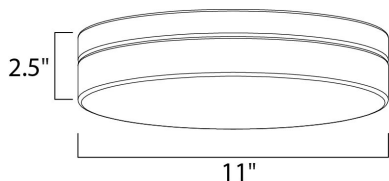

MEASUREMENTS

DIMENSION : 11" L x 11" W x 2.5" H
 HANGING WEIGHT : 6.6 lb

LAMPING

INPUT VOLTAGE : 120V
 LUMENS : 2,200 Rated
 BULB : 1 x 20W LED PCB Integrated , 20W Total
 BULB INCLUDED : (Integrated)
 DIMMABLE : Triac CL
 CRI : 80+ CRI
 COLOR_TEMP : 3000K