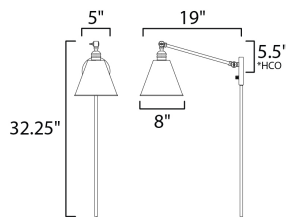

PRODUCT DESCRIPTION

Direct the light exactly where you want it using the articulated arms and metal shades of the Library series. At the backplate, the arm pivots left or right and up or down to direct the light. Additional articulated arms angle the shade or extend or contract the distance of the light source from the wall. Available in Polished Nickel and Heritage Brass finishes, the Library collection evokes industrial era classicism perfect for use as a task light or accent light. Complimentary table and floor lamps complete the collection.

MEASUREMENTS

DIMENSION : 8" W x 32.25" H x 19" Ext
MAX OAH : 5" W x 5" H
HANGING WEIGHT : 3.13 lb

LAMPING

INPUT VOLTAGE : V
BULB : 1 x 100W Incandescent E26 Medium , 100W Total
BULB INCLUDED : (Not Included)
DIMMABLE : High Low Switch
LIGHTING_DIRECTION : Directional

FINISHES OPTION

MATERIAL

Brass, Steel

RATINGS

cETLus
Dry Location

ADDITIONAL

INSTALL UP/DOWN: Down
OPERATING TEMPERATURE:
-20°C (-4°F), 40°C (104°F)

Always consult a qualified electrician before installing any lighting product.