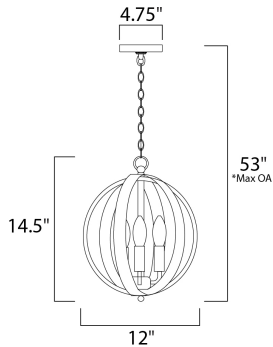

\*max overall height

**MEASUREMENTS**

- DIMENSION : 12" L x 12" W x 14.5" H
- MAX OAH : 53" OAH
- CANOPY : 4.75" W x 0.75" H x 4.75" L
- HANGING WEIGHT : 4.75 lb

**LAMPING**

- LUMENS : 0 Rated
- BULB : 3 x 60W Incandescent E12 Candelabra , 180W Total
- BULB INCLUDED : (Not Included)
- DIMMABLE : Yes