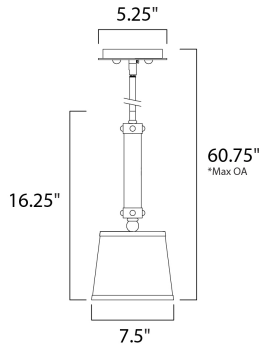

\*max overall height of fixture

**MEASUREMENTS**

- DIMENSION : 7.5" L x 7.5" W x 16.25" H
- MAX OAH : 60.75" OAH
- CANOPY : 5.25" W x 1" H x 6" L
- HANGING WEIGHT : 4.4 lb

**LAMPING**

- INPUT VOLTAGE : 120V
- LUMENS : 0 Rated
- BULB : 1 x 60W Incandescent E26 Medium , 60W Total
- BULB INCLUDED : (Not Included)
- DIMMABLE : Yes

**FINISHES OPTION**

- Antique Pecan / Satin Brass
- Wenge / Polished Nickel

**MATERIAL**

Steel, Wood

**RATINGS**

cULus  
Dry Location

**ADDITIONAL**

ADJUSTABLE  
SLOPE: 120  
OPERATING TEMPERATURE:  
-20°C (-4°F), 40°C (104°F)