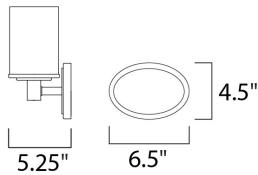

MEASUREMENTS

DIMENSION : 20.5" W x 9.5" H x 5.25" Ext
 BACK PLATE : 4.5" W x 6.5" H
 HANGING WEIGHT : 2.24 lb

LAMPING

INPUT VOLTAGE : 120V
 LUMENS : 0 Rated
 BULB : 3 x 60W Incandescent E26 Medium , 180W Total
 BULB INCLUDED : (Not Included)
 DIMMABLE : Yes