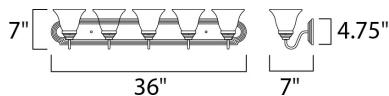

**MEASUREMENTS**

- DIMENSION : 36" W x 7" H x 8" Ext
- BACK PLATE : 36" W x 4.5" H x 4.07" HCO
- HANGING WEIGHT : 8.6 lb

**LAMPING**

- INPUT VOLTAGE : 120V
- LUMENS : 0 Rated
- BULB : 5 x 60W Incandescent E26 Medium , 300W Total
- BULB INCLUDED : (Not Included)
- DIMMABLE : Yes