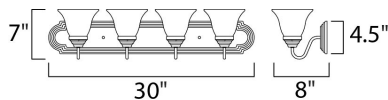

**MEASUREMENTS**

DIMENSION : 30" W x 7" H x 8" Ext  
 BACK PLATE : 26.38" W x 4.38" H x 4.07" HCO  
 HANGING WEIGHT : 6.84 lb

**LAMPING**

INPUT VOLTAGE : 120V  
 LUMENS : 0 Rated  
 BULB : 4 x 60W Incandescent E26 Medium , 240W Total  
 BULB INCLUDED : (Not Included)  
 DIMMABLE : Yes