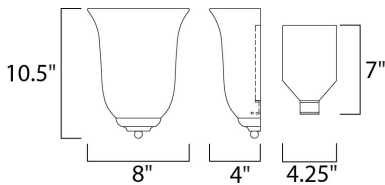

MEASUREMENTS

DIMENSION : 8" W x 10.5" H x 4" Ext
 MAX OAH : 4.25" W x 7.09" H
 HANGING WEIGHT : 2.1 lb

LAMPING

INPUT VOLTAGE : 120V
 LUMENS : 0 Rated
 BULB : 1 x 60W Incandescent E26 Medium , 60W Total
 BULB INCLUDED : (Not Included)
 DIMMABLE : Yes
 COLOR_TEMP : 2700K
 LIGHTING_DIRECTION : Up