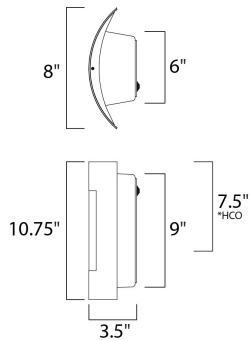

PRODUCT DESCRIPTION

MEASUREMENTS

DIMENSION : 8" W x 10.75" H x 3.5" Ext
BACK PLATE : 6" W x 9" H x 7.5" HCO
HANGING WEIGHT : 1.03 lb

LAMPING

INPUT VOLTAGE : 120V
LUMENS : 900 Rated
BULB : 1 x 9W LED E26 Medium , 9W Total
BULB INCLUDED : (Included)
DIMMABLE : Triac CL
CRI : 90+ CRI
COLOR_TEMP : 3000K
LIGHTING_DIRECTION : Both

FINISHES OPTION

Bronze
Stainless Steel

GLASS

White WT

MATERIAL

Stainless Steel, Polycarbonate

RATINGS

cETLus
Wet Location
JA8 Bulb In

ADDITIONAL

INSTALL UP/DOWN: Both
RATED LIFE 25000 Hours
OPERATING TEMPERATURE:
-20°C (-4°F), 40°C (104°F)

Always consult a qualified electrician before installing any lighting product.