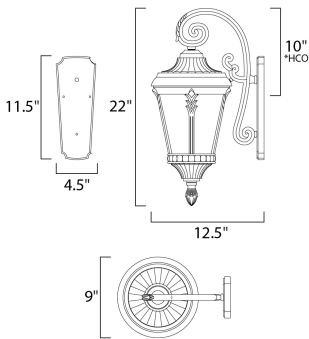

PRODUCT DESCRIPTION

Featuring a Die Cast frame of Black with clear Water Glass and added detail to the support rails, the Sentry collection represents a timeless classic reborn.

MEASUREMENTS

DIMENSION : 9" W x 22" H x 12.5" Ext
BACK PLATE : 4.5" W x 11.5" H x 10" HCO
HANGING WEIGHT : 5.48 lb

LAMPING

INPUT VOLTAGE : 120V
BULB : 1 x 60W Incandescent E26 Medium , 60W Total
BULB INCLUDED : (Not Included)
LIGHTING_DIRECTION : Down

FINISHES OPTION

Black

GLASS

Water Glass WG

MATERIAL

Die Cast Aluminum, Glass

RATINGS

cETLus
Wet Location

ADDITIONAL

INSTALL UP/DOWN: Up
OPERATING TEMPERATURE:
-20°C (-4°F), 40°C (104°F)

Always consult a qualified electrician before installing any lighting product.