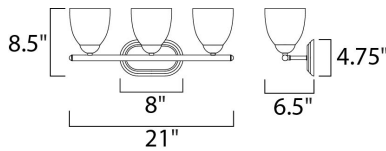

PRODUCT DESCRIPTION

This transitional design works in any style home. Intersecting, rectangular tubing finished in your choice of Satin Nickel or Oil Rubbed Bronze gently curves to support simple line Frost glass shades.

MEASUREMENTS

DIMENSION : 21" W x 8.5" H x 6.5" Ext
 BACK PLATE : 8" W x 4.75" H
 HANGING WEIGHT : 1.7 lb

LAMPING

INPUT VOLTAGE : 120V
 LUMENS : 0 Rated
 BULB : 3 x 60W Incandescent E26 Medium , 180W Total
 BULB INCLUDED : (Not Included)
 DIMMABLE : Yes