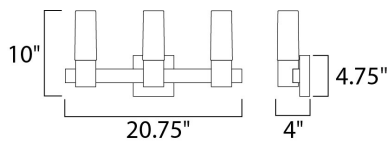

**MEASUREMENTS**

DIMENSION : 20.75" W x 10" H x 4" Ext  
 BACK PLATE : 4.75" W x 4.75" H x 7.58" HCO  
 HANGING WEIGHT : 4.4 lb

**LAMPING**

INPUT VOLTAGE : 120V  
 LUMENS : 0 Rated  
 BULB : 3 x 40W Incandescent E12 Candelabra , 120W Total  
 BULB INCLUDED : (Not Included)  
 DIMMABLE : Yes