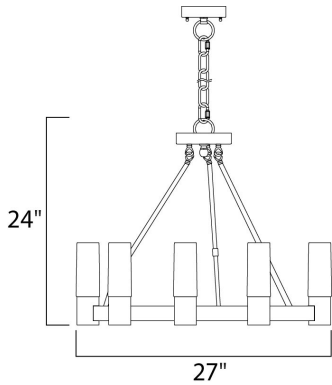

PRODUCT DESCRIPTION

The Contessa takes a transitional approach to a classic traditional style. The collection of lights feature frames of rectangular tubing finished in our Natural Aged Brass. The Satin White cylindrical shades provide a soft diffused light while adding a contemporary flair to the design.

MEASUREMENTS

DIMENSION : 27" L x 27" W x 24" H
 MAX OAH : 36" OAH
 HANGING WEIGHT : 18.7 lb

LAMPING

INPUT VOLTAGE : 120V
 LUMENS : 0 Rated
 BULB : 9 x 40W Incandescent E12 Candelabra , 360W Total
 BULB INCLUDED : (Not Included)
 DIMMABLE : Yes