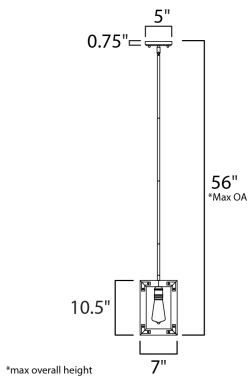

MEASUREMENTS

DIMENSION : 1.5" L x 7" W x 10.5" H
MAX OAH : 56" OAH
CANOPY : 5" W x 0.75" H x 5" L
HANGING WEIGHT : 2.9 lb

LAMPING

INPUT VOLTAGE : 120V
BULB : 1 x 60W Incandescent E26 Medium , 60W Total
BULB INCLUDED : (Not Included)