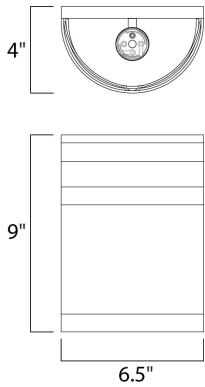

**MEASUREMENTS**

DIMENSION : 6.5" W x 9" H x 4" Ext  
 BACK PLATE : 6.5" W x 9" H x 3.5" HCO  
 HANGING WEIGHT : 3 lb

**LAMPING**

INPUT VOLTAGE : 120V  
 LUMENS : 0 Rated  
 BULB : 1 x 60W Incandescent E26 Medium , 60W Total  
 BULB INCLUDED : (Not Included)  
 DIMMABLE : Yes