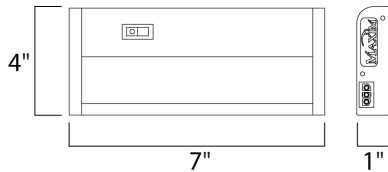

PRODUCT DESCRIPTION

The MX-L120-DL features the same low profile frame of the MX-L120DC and also full dimmability but with an increased lumen output. Featuring the new LG 5630 LED with closer spacing for better light distribution and lower operating temperatures for longer life. The hinged top gives access for easy installation with captured mounting screws and quick wire connectors.

MEASUREMENTS

DIMENSION : 7" L x 4" W x 1" H
HANGING WEIGHT : 1.14 lb

LAMPING

INPUT VOLTAGE : 120V
LUMENS : 289 Rated
BULB : 5.1W LED PCB Integrated , 5W Total
BULB INCLUDED : (Integrated)
DIMMABLE : Triac CL
CRI : 80+ CRI
COLOR_TEMP : 2700K