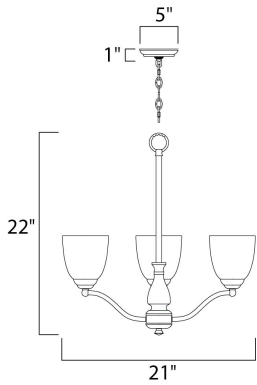

**MEASUREMENTS**

DIMENSION : 21" L x 21" W x 22" H  
 CANOPY : 4.75" W x 1" H x 4.75" L  
 HANGING WEIGHT : 5.51 lb

**LAMPING**

INPUT VOLTAGE : 120V  
 LUMENS : 0 Rated  
 BULB : 3 x 60W Incandescent E26 Medium , 180W Total  
 BULB INCLUDED : (Not Included)  
 DIMMABLE : Yes